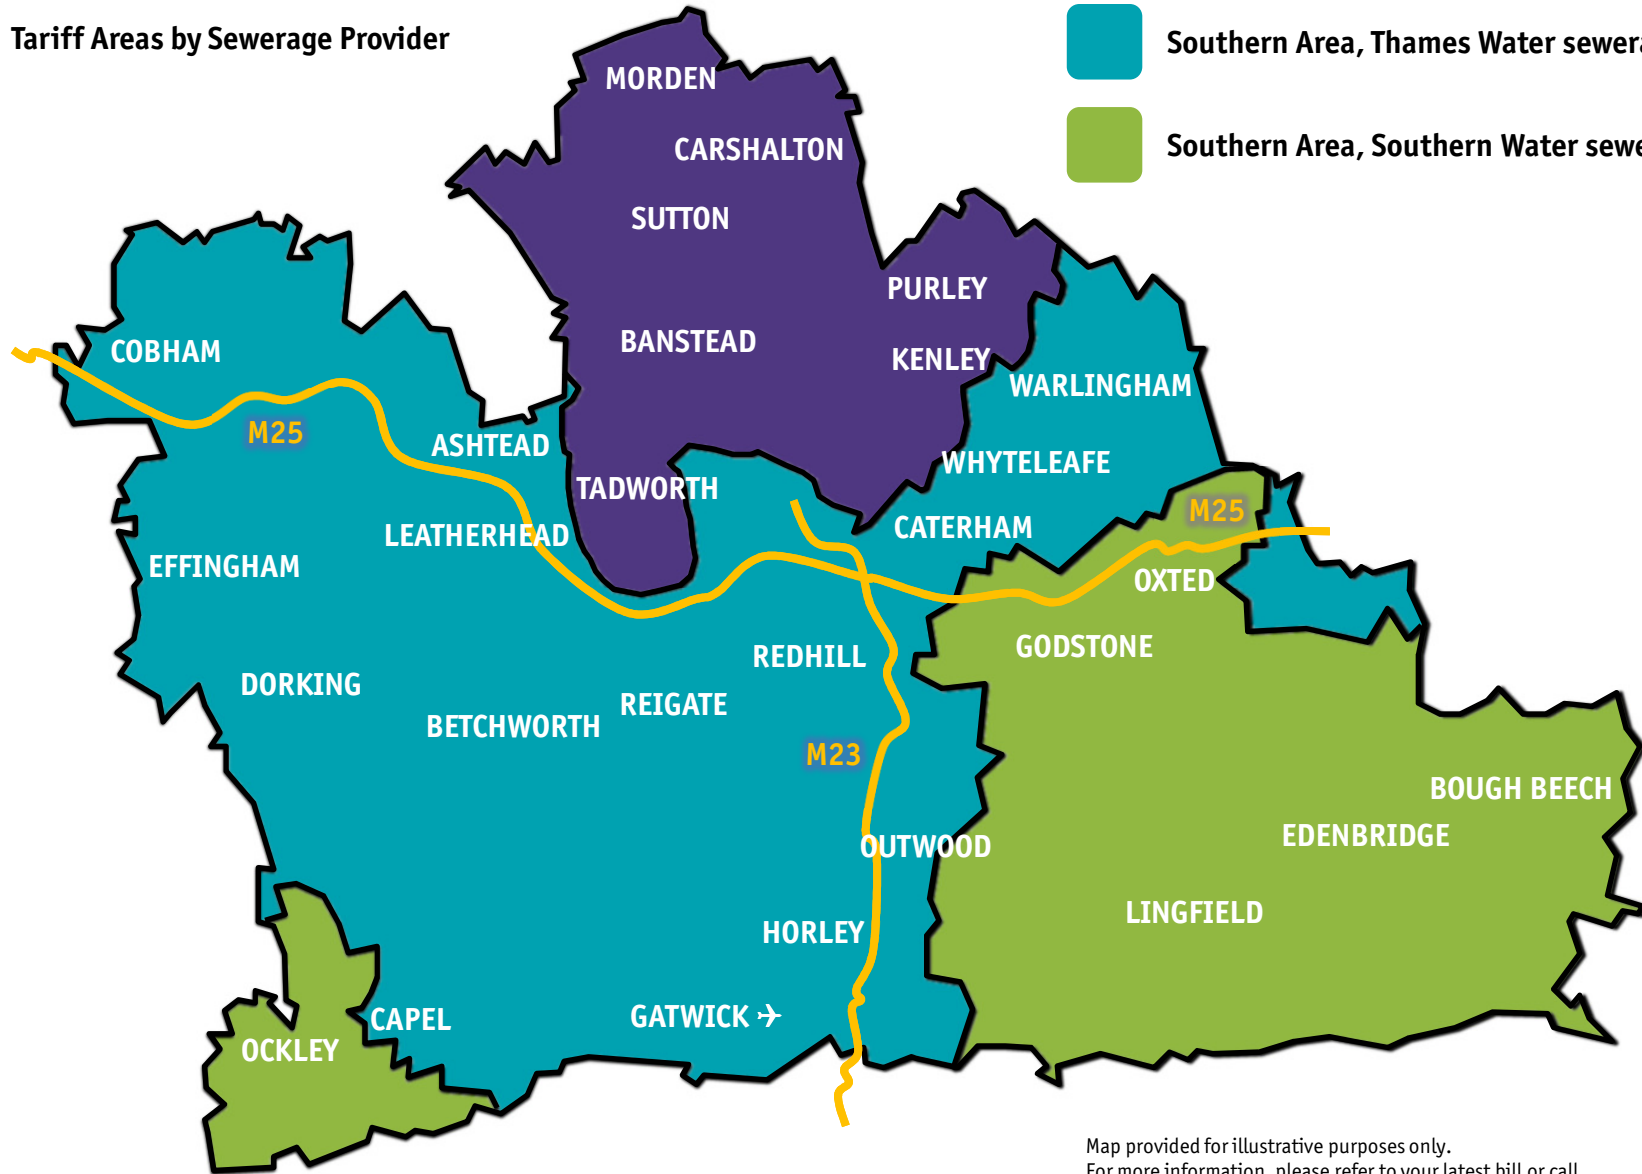

Tariff Areas by Sewerage Provider

-  Northern Area, Thames Water sewerage
-  Southern Area, Thames Water sewerage
-  Southern Area, Southern Water sewerage

Map provided for illustrative purposes only.
For more information, please refer to your latest bill or call
our Customer Services Department on 01737 772000.